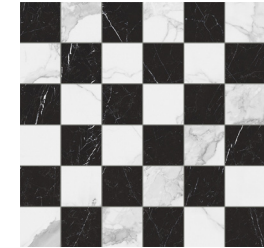

ETERNAL

COLLECTION

MALINE TILE
ELEVATE YOUR SHOWROOM

malinetile.com

ETERNAL

AVAILABLE COLORS & SIZES

3"x12" Polished | 12"x24" Matte & Polished | 24"x24" Matte & Polished
24"x48" Polished | 2"x2" Mosaic Matte | 1"x3" Herringbone Polished
2"x6" Herringbone Mosaic Matte

TRIM: 2"x24" Bullnose Matte & Polished

Amani Grey

Calacatta

Calacatta Gold

Nero Marquina

Statuario

White Dolomia

Amani Grey & Calacatta

Nero Marquina & Statuario

White Dolomia & Calacatta Gold

Calacatta Gold | 24"x48"

Amani Grey & Calacatta | 24"x24"

Marquina | 24"x48"

Statuario | 24"x48"

White Dolomia & Calacatta Gold | 24"x24"

Nero Marquina & Statuario | 24"x24"