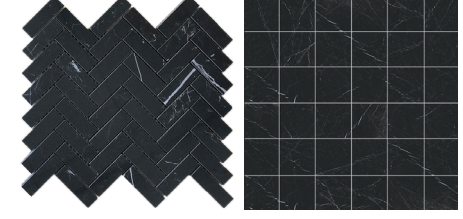

ETERNAL

COLLECTION

MALINE TILE
ELEVATE YOUR SHOWROOM

malinetile.com

ETERNAL

AVAILABLE COLORS & SIZES

3"x12" Polished | 12"x24" Matte & Polished | 24"x24" Matte & Polished
24"x48" Polished | 2"x2" Mosaic Matte | 1"x3" Herringbone Polished
2"x6" Herringbone Mosaic Matte

TRIM: 2"x24" Bullnose Matte & Polished

Amani Grey

Calacatta

Calacatta Gold

Nero Marquina

Statuario

White Dolomia

Amani Grey & Calacatta

Nero Marquina & Statuario

White Dolomia & Calacatta Gold

Calacatta Gold | 24"x48"

Amani Grey & Calacatta | 24"x24"

Marquina | 24"x48"

Statuario | 24"x48"

White Dolomia & Calacatta Gold | 24"x24"

Nero Marquina & Statuario | 24"x24"