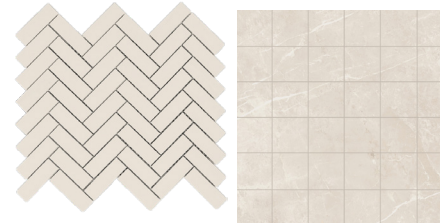

ETERNAL

COLLECTION

MALINE TILE
ELEVATE YOUR SHOWROOM

malinetile.com

ETERNAL

AVAILABLE COLORS & SIZES

3"x12" Polished | 12"x24" Matte & Polished | 24"x24" Matte & Polished
24"x48" Polished | 2"x2" Mosaic Matte | 1"x3" Herringbone Polished
2"x6" Herringbone Mosaic Matte

TRIM: 2"x24" Bullnose Matte & Polished

Amani Grey

Calacatta

Calacatta Gold

Nero Marquina

Statuario

White Dolomia

Amani Grey & Calacatta

Nero Marquina & Statuario

White Dolomia & Calacatta Gold

Calacatta Gold | 24"x48"

Amani Grey & Calacatta | 24"x24"

Marquina | 24"x48"

Statuario | 24"x48"

White Dolomia & Calacatta Gold | 24"x24"

Nero Marquina & Statuario | 24"x24"