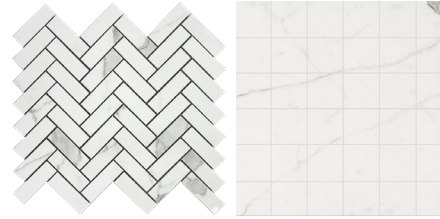

ETERNAL

COLLECTION

MALINE TILE
ELEVATE YOUR SHOWROOM

malinetile.com

ETERNAL

AVAILABLE COLORS & SIZES

3"x12" Polished | 12"x24" Matte & Polished | 24"x24" Matte & Polished
24"x48" Polished | 2"x2" Mosaic Matte | 1"x3" Herringbone Polished
2"x6" Herringbone Mosaic Matte

TRIM: 2"x24" Bullnose Matte & Polished

Amani Grey

Calacatta

Calacatta Gold

Nero Marquina

Statuario

White Dolomia

Amani Grey & Calacatta

Nero Marquina & Statuario

White Dolomia & Calacatta Gold

Calacatta Gold | 24"x48"

Amani Grey & Calacatta | 24"x24"

Marquina | 24"x48"

Statuario | 24"x48"

White Dolomia & Calacatta Gold | 24"x24"

Nero Marquina & Statuario | 24"x24"