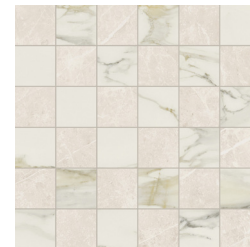

ETERNAL

COLLECTION

MALINE TILE
ELEVATE YOUR SHOWROOM

malinetile.com

ETERNAL

AVAILABLE COLORS & SIZES

3"x12" Polished | 12"x24" Matte & Polished | 24"x24" Matte & Polished
24"x48" Polished | 2"x2" Mosaic Matte | 1"x3" Herringbone Polished
2"x6" Herringbone Mosaic Matte

TRIM: 2"x24" Bullnose Matte & Polished

Amani Grey

Calacatta

Calacatta Gold

Nero Marquina

Statuario

White Dolomia

Amani Grey & Calacatta

Nero Marquina & Statuario

White Dolomia & Calacatta Gold

Calacatta Gold | 24"x48"

Amani Grey & Calacatta | 24"x24"

Marquina | 24"x48"

Statuario | 24"x48"

White Dolomia & Calacatta Gold | 24"x24"

Nero Marquina & Statuario | 24"x24"